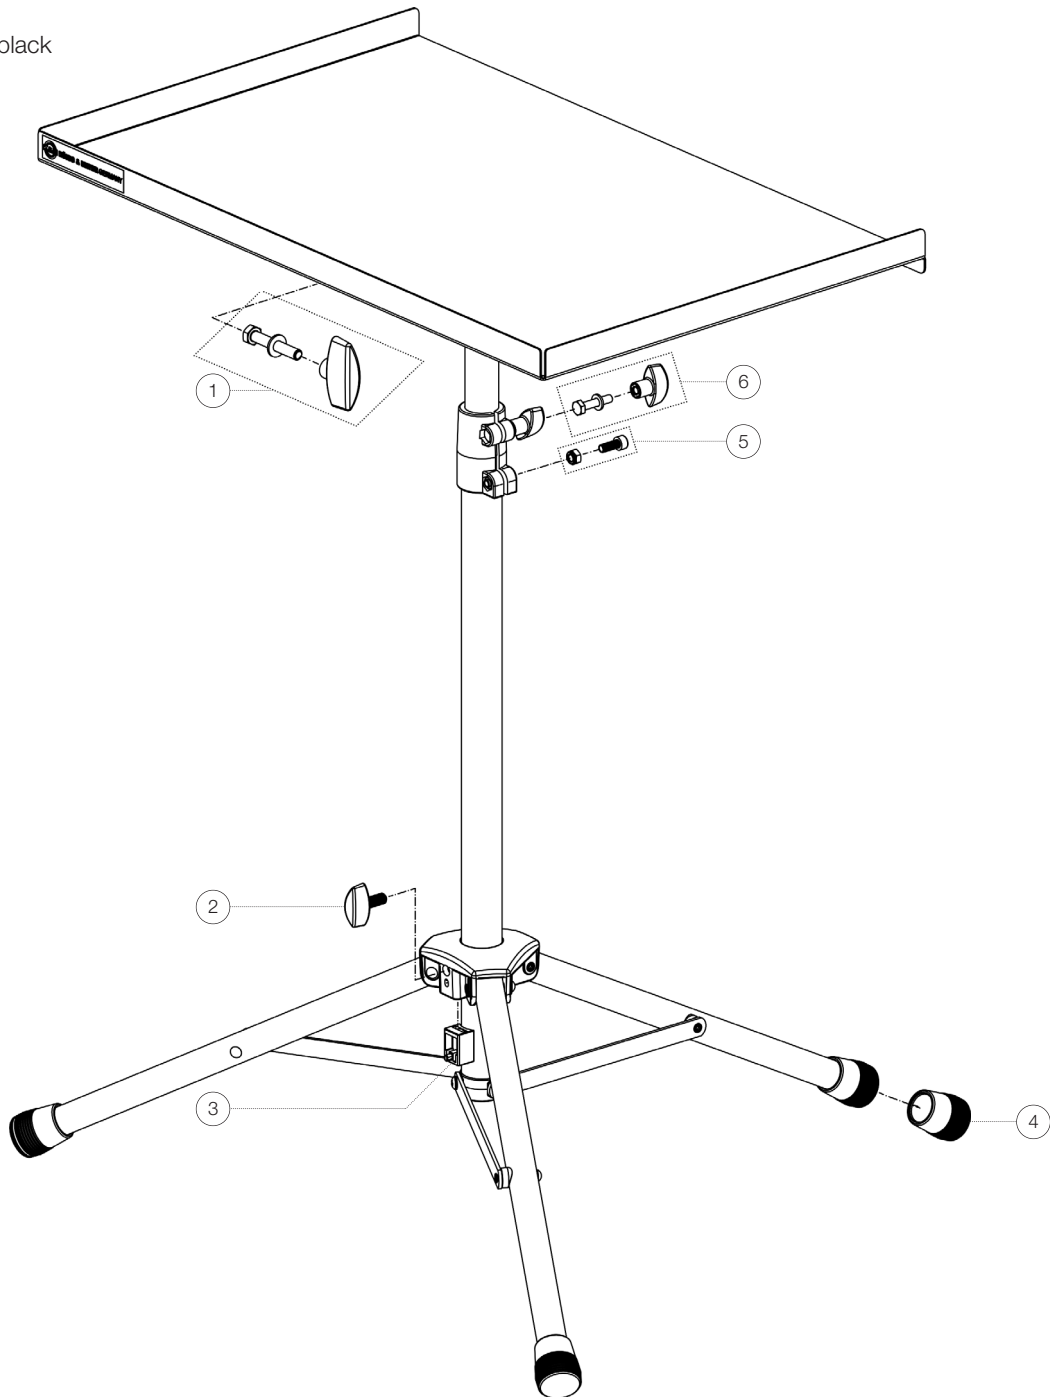

Spare parts list

13500 Percussion table

13500-000-55 - black

*Rev 02

Position	Description	Article No.	Quantity
1	Screw connection	3-00-000-102	1
2	Clamping screw M8 x 19 mm	01-83-100-55	1
3	Clamping element with pin R15	6-86705-1-55	1
4	End cap	01-84-730-55	3
5	Screw connection	3-00-000-157	1
6	Screw connection	3-00-000-068	1