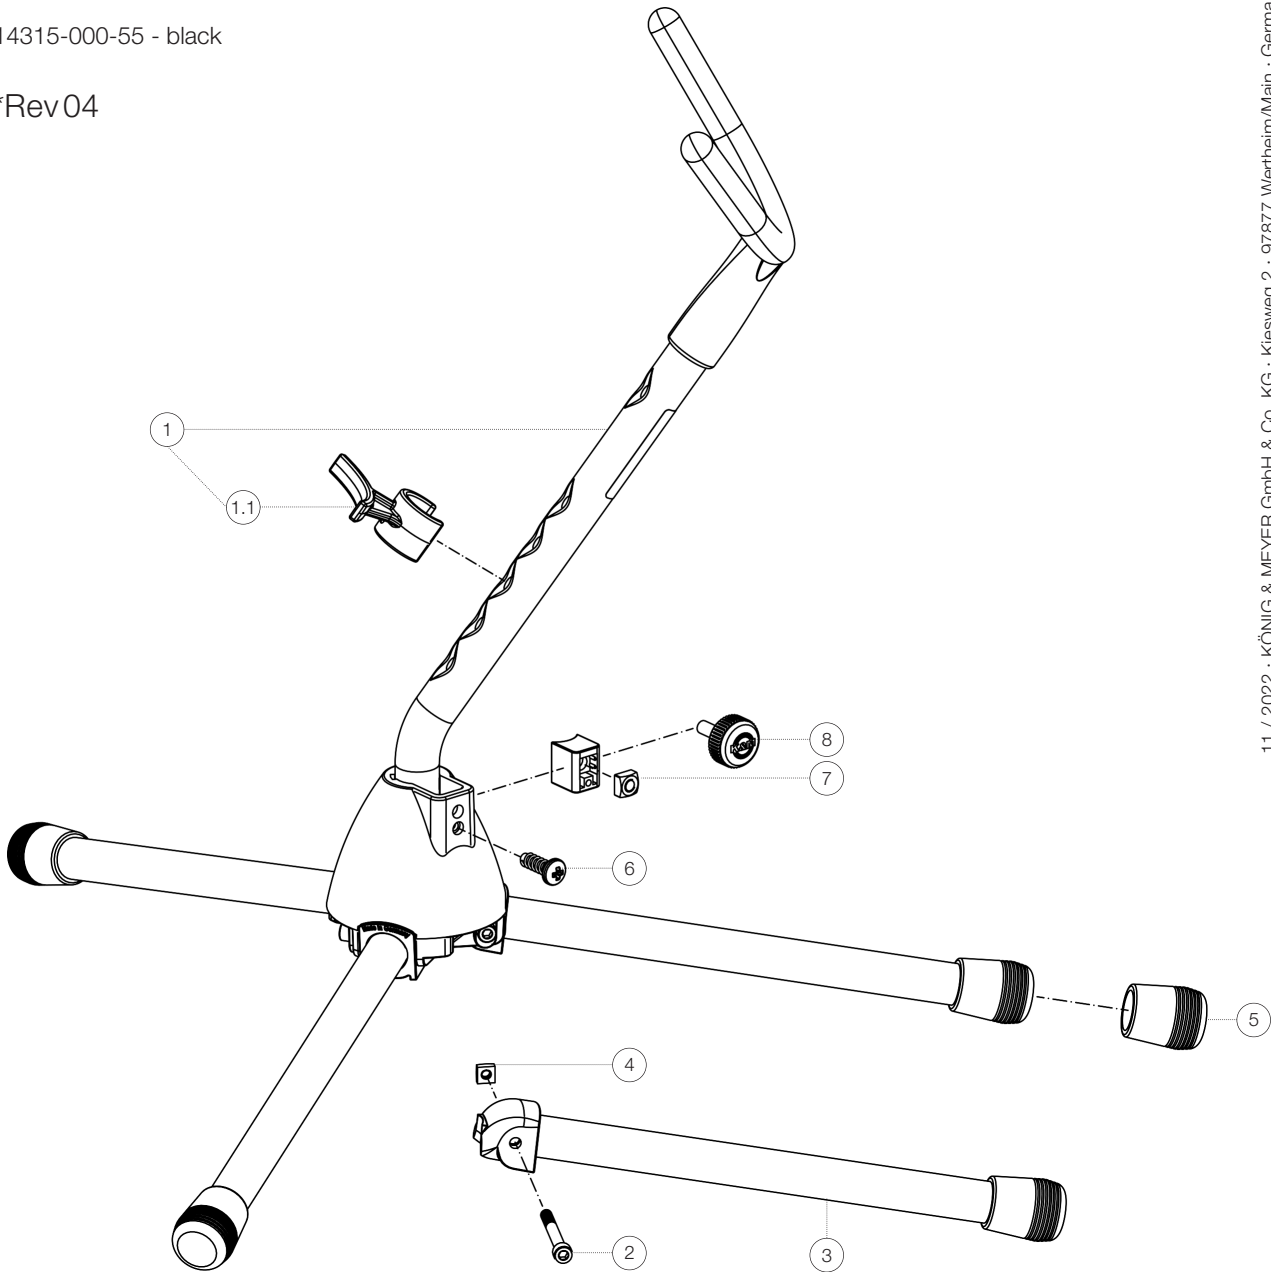

Spare parts list

# 14315 Soprano saxophone stand

14315-000-55 - black

\*Rev04

Position	Description	Article No.	Quantity
1	Middle part complete	6-14315-1-55	1
1.1	Saxophone rest	01-89-100-55	1
2	Hexagon socket head screw M5 x 45 mm	03-02-185-45	3
3	Foot tube complete	6-82723-1-55	3
4	Square nut M5	03-08-210-29	3
5	End cap	01-84-882-55	3
6	Oval-head screw M3.5 x 10 mm	03-06-134-29	1
7	Clamping piece with hole R10 complete	6-86645-1-55	1
8	Knurled screw with logo M6 x 22 mm	01-82-838-55	1